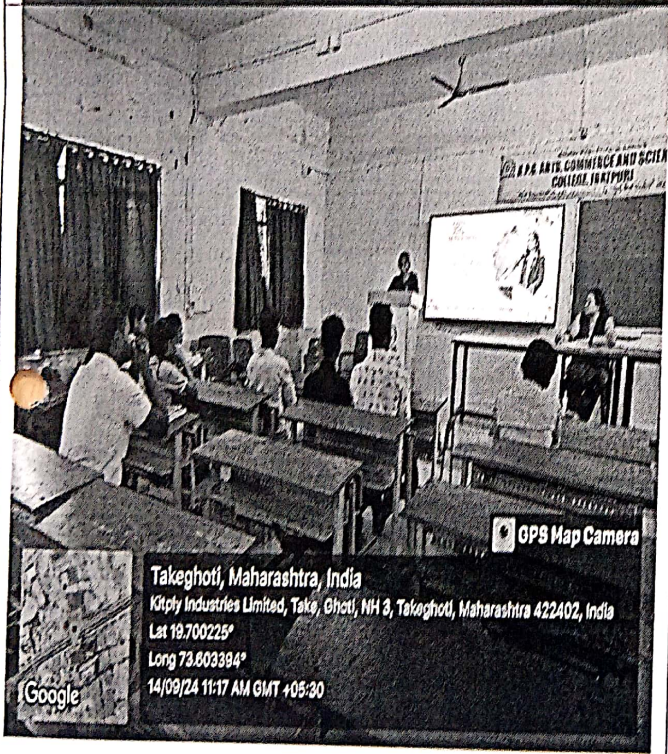

Takeghoti, Maharashtra, India
Kity Industry Limited, Take, Ghoti, MH 3, Takeghoti, Maharashtra 422402, India
Lat 19.700225°
Long 73.803394°
14/09/24 11:17 AM GMT +05:30
Google